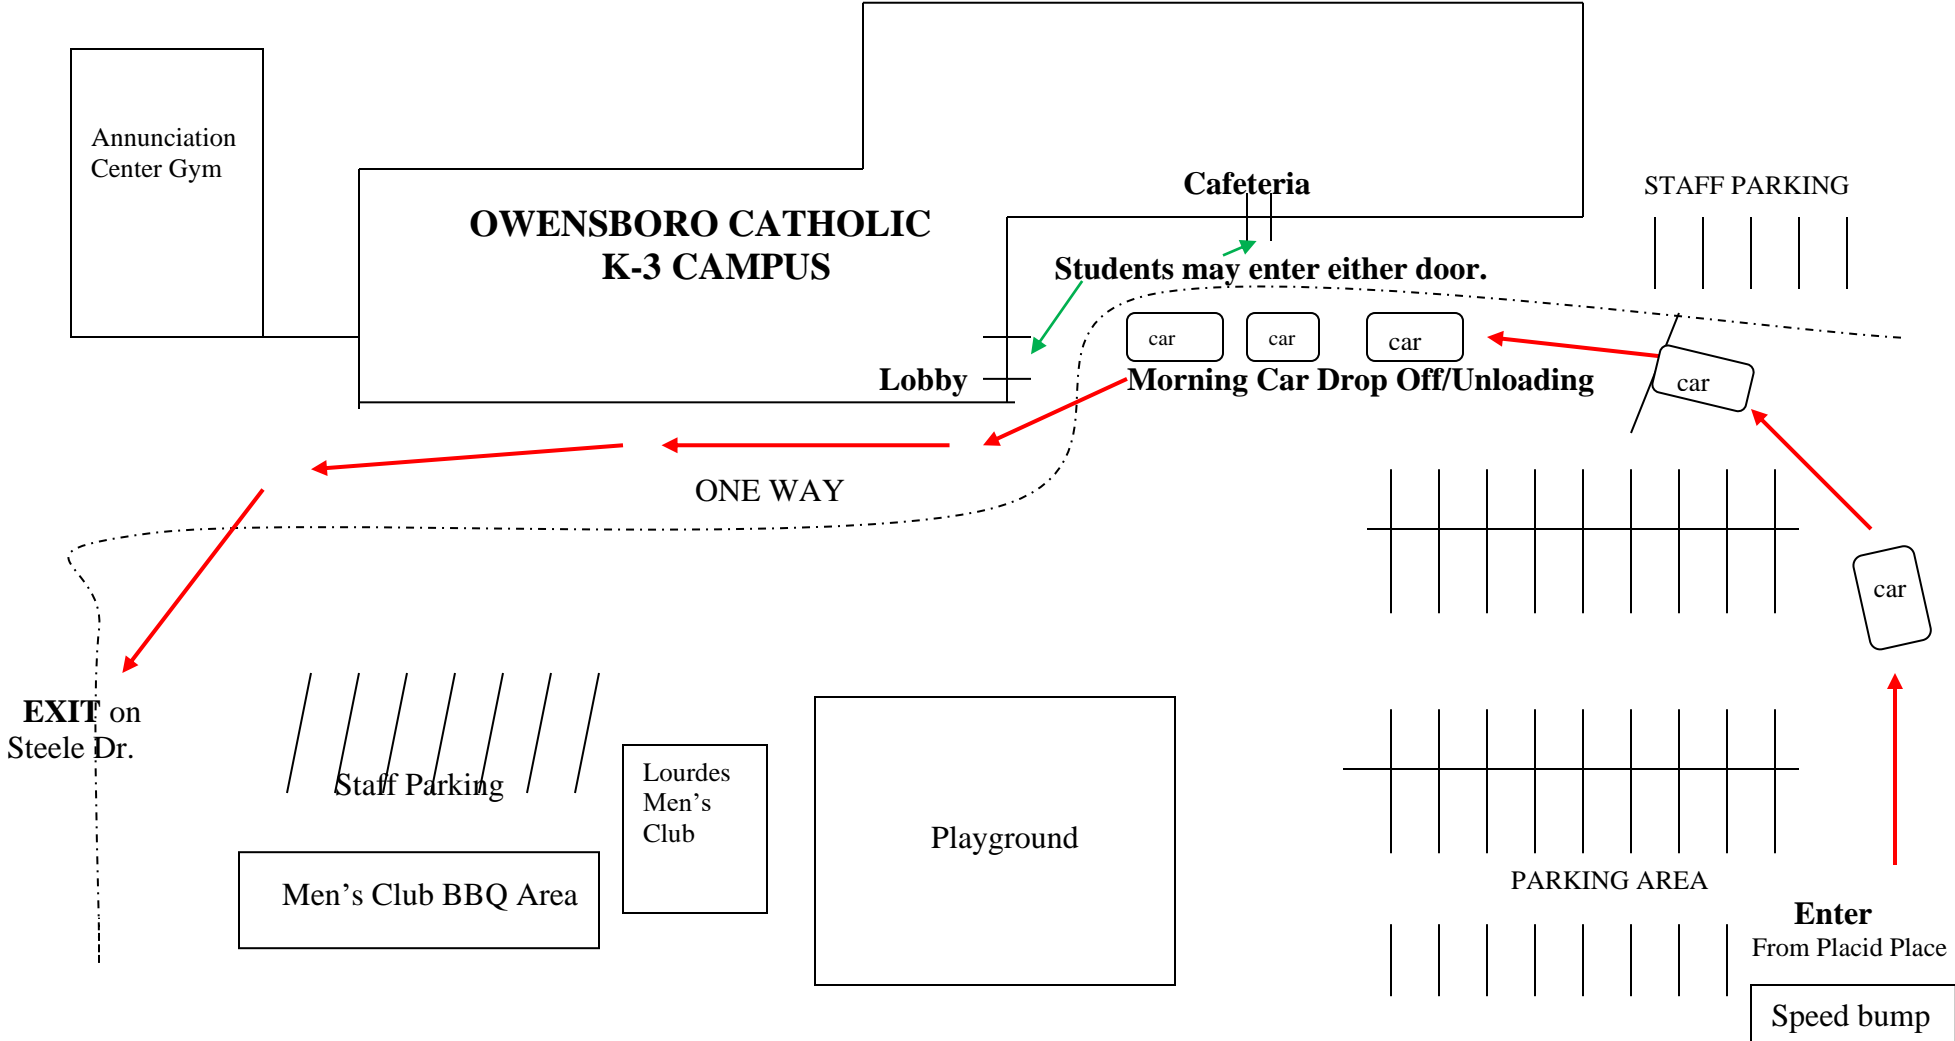

# Owensboro Catholic K-3 Campus Traffic Flow for Morning Drop Off

Our Lady  
of Lourdes  
Church

**Red arrows** indicate the path vehicles should follow to drop off students. Students **MUST** be able to get out of the vehicle by themselves. Students should be sitting on the passenger side of the vehicle and may exit along the building from the lobby entrance to the back edge of the building. Students are to walk over to the **YELLOW** line on the pavement and follow it into the school.

*Parents are permitted to walk their children into school on the first three days of school ONLY.  
After the third day, the car drop off line should be used!*