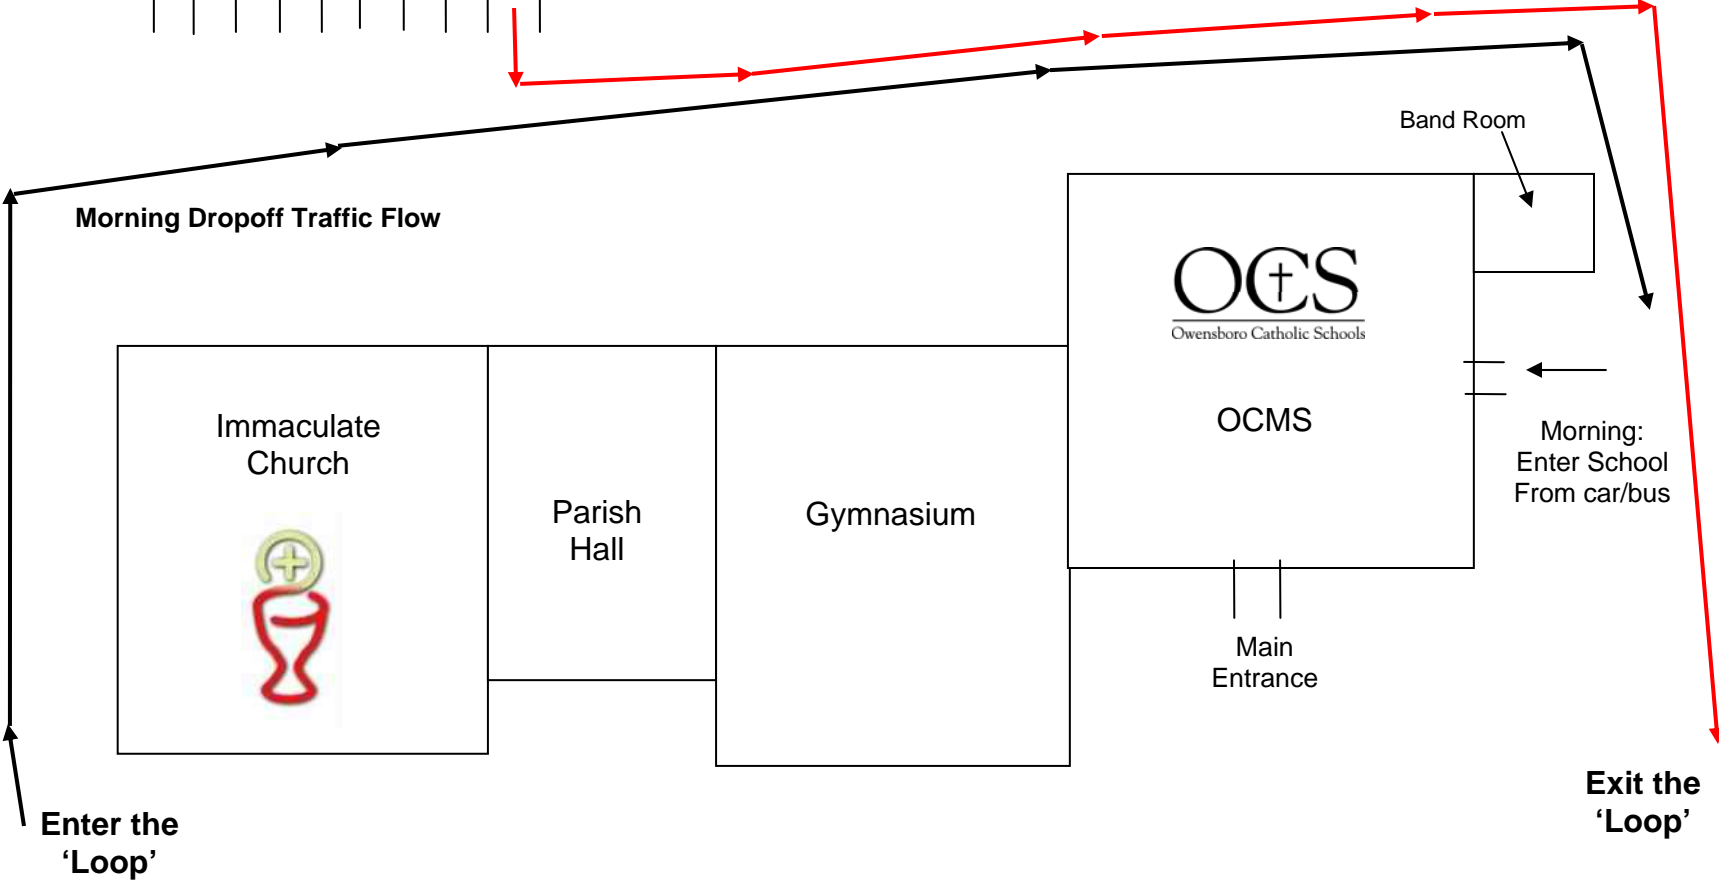

Afternoon Pickup Traffic Flow

Morning Dropoff Traffic Flow

Immaculate Church

Parish Hall

Gymnasium

OCS
Owensboro Catholic Schools

OCMS

Main Entrance

Band Room

Morning:
Enter School
From car/bus

Enter the
'Loop'

Exit the
'Loop'